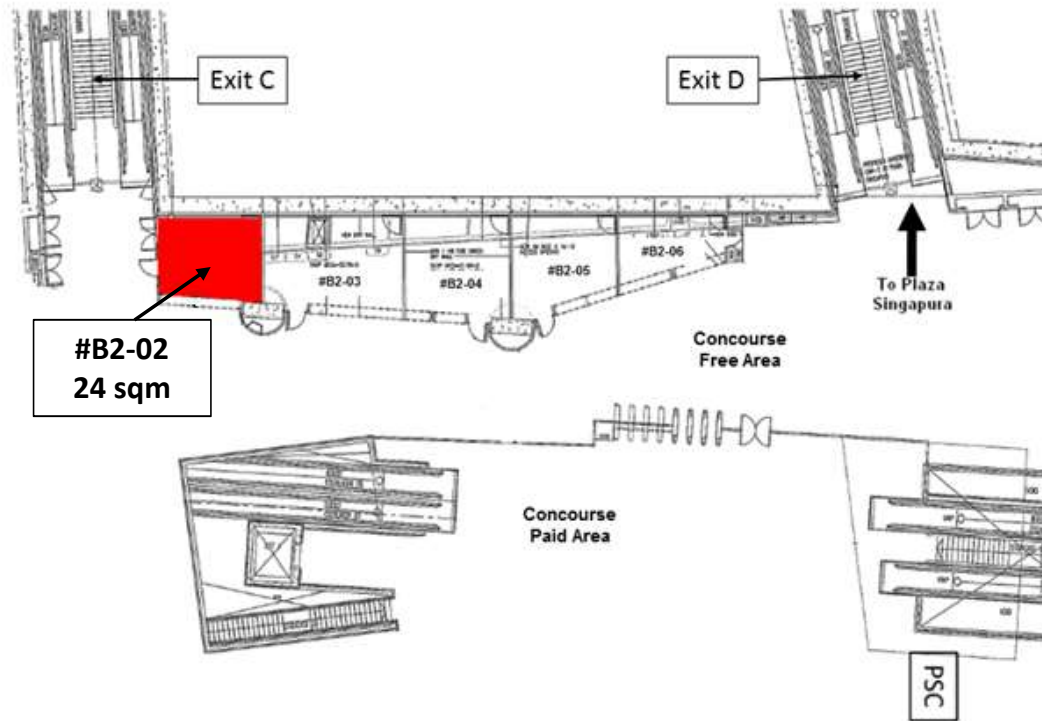

NE6 – DHOBY GHAUT NEL MRT STATION (CONCOURSE BASEMENT TWO)

Not-To-Scale